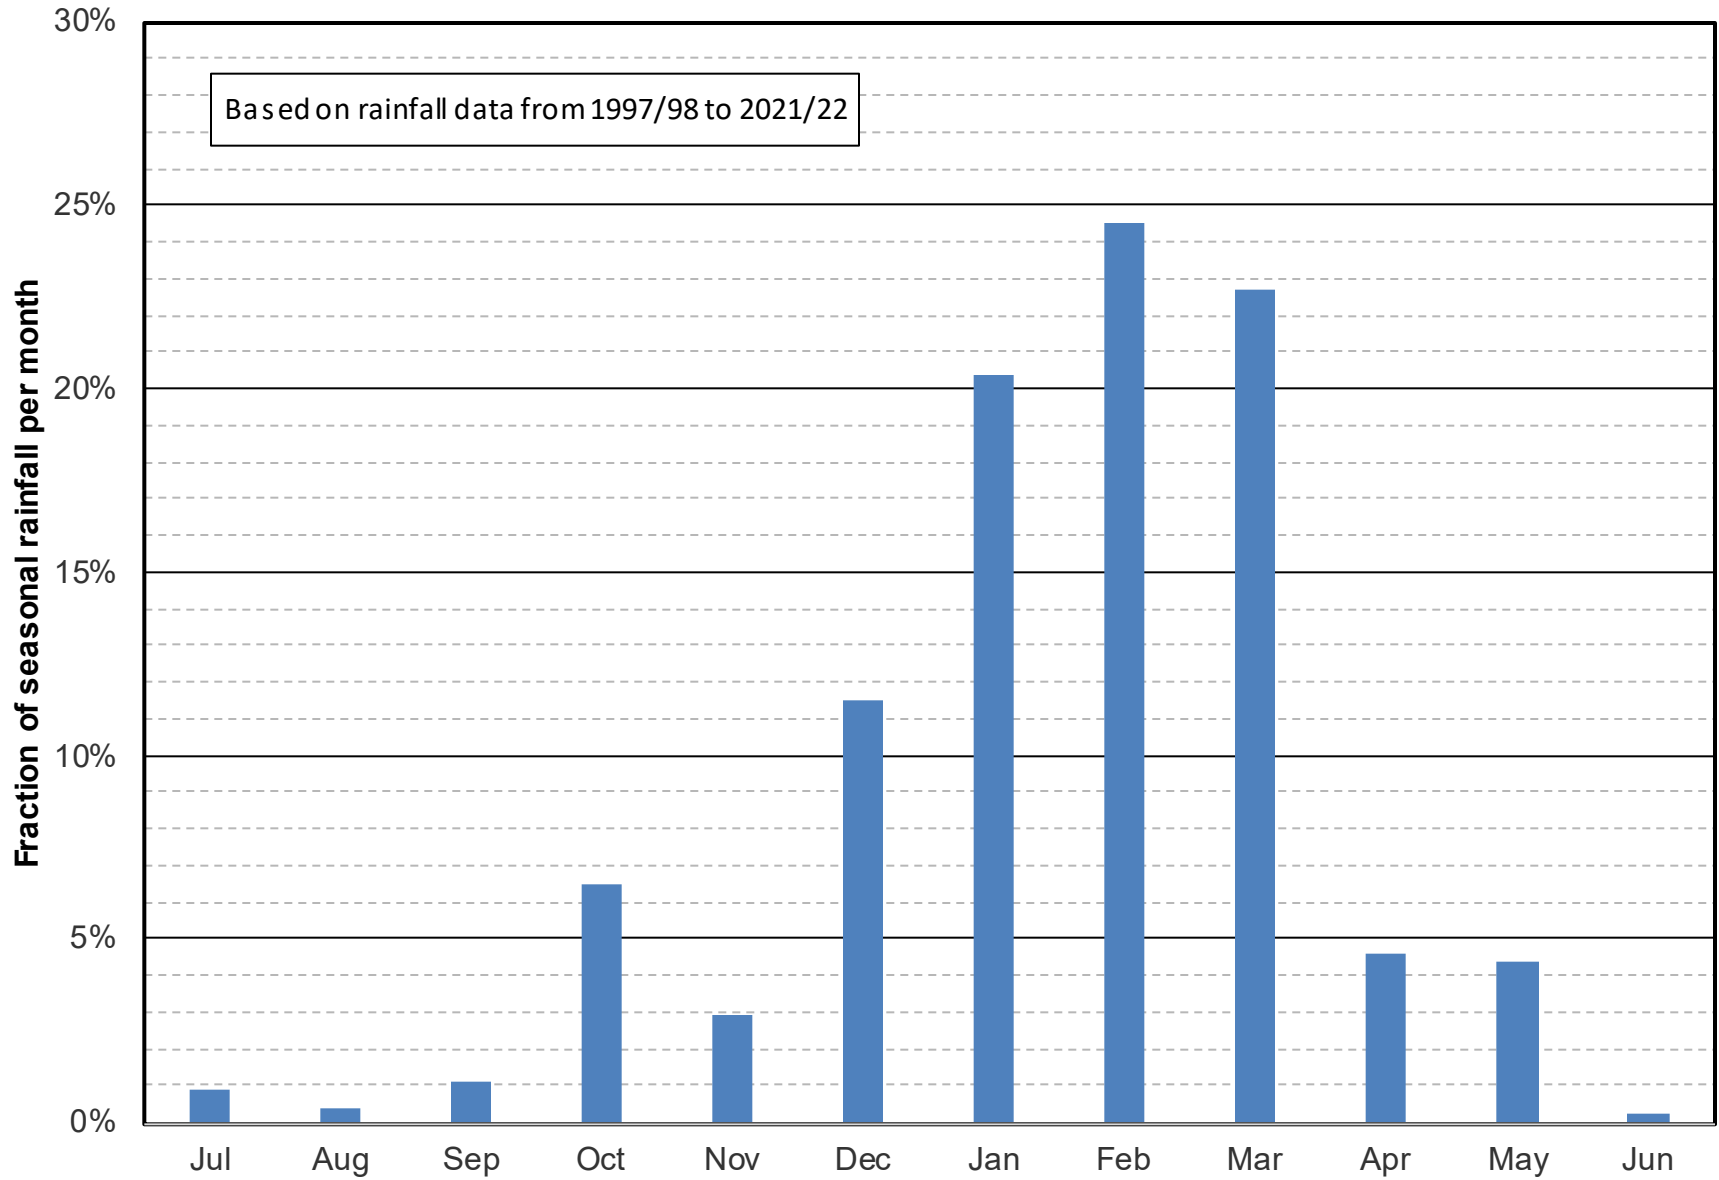

Rainfall distribution

* up to 25 Apr 2023