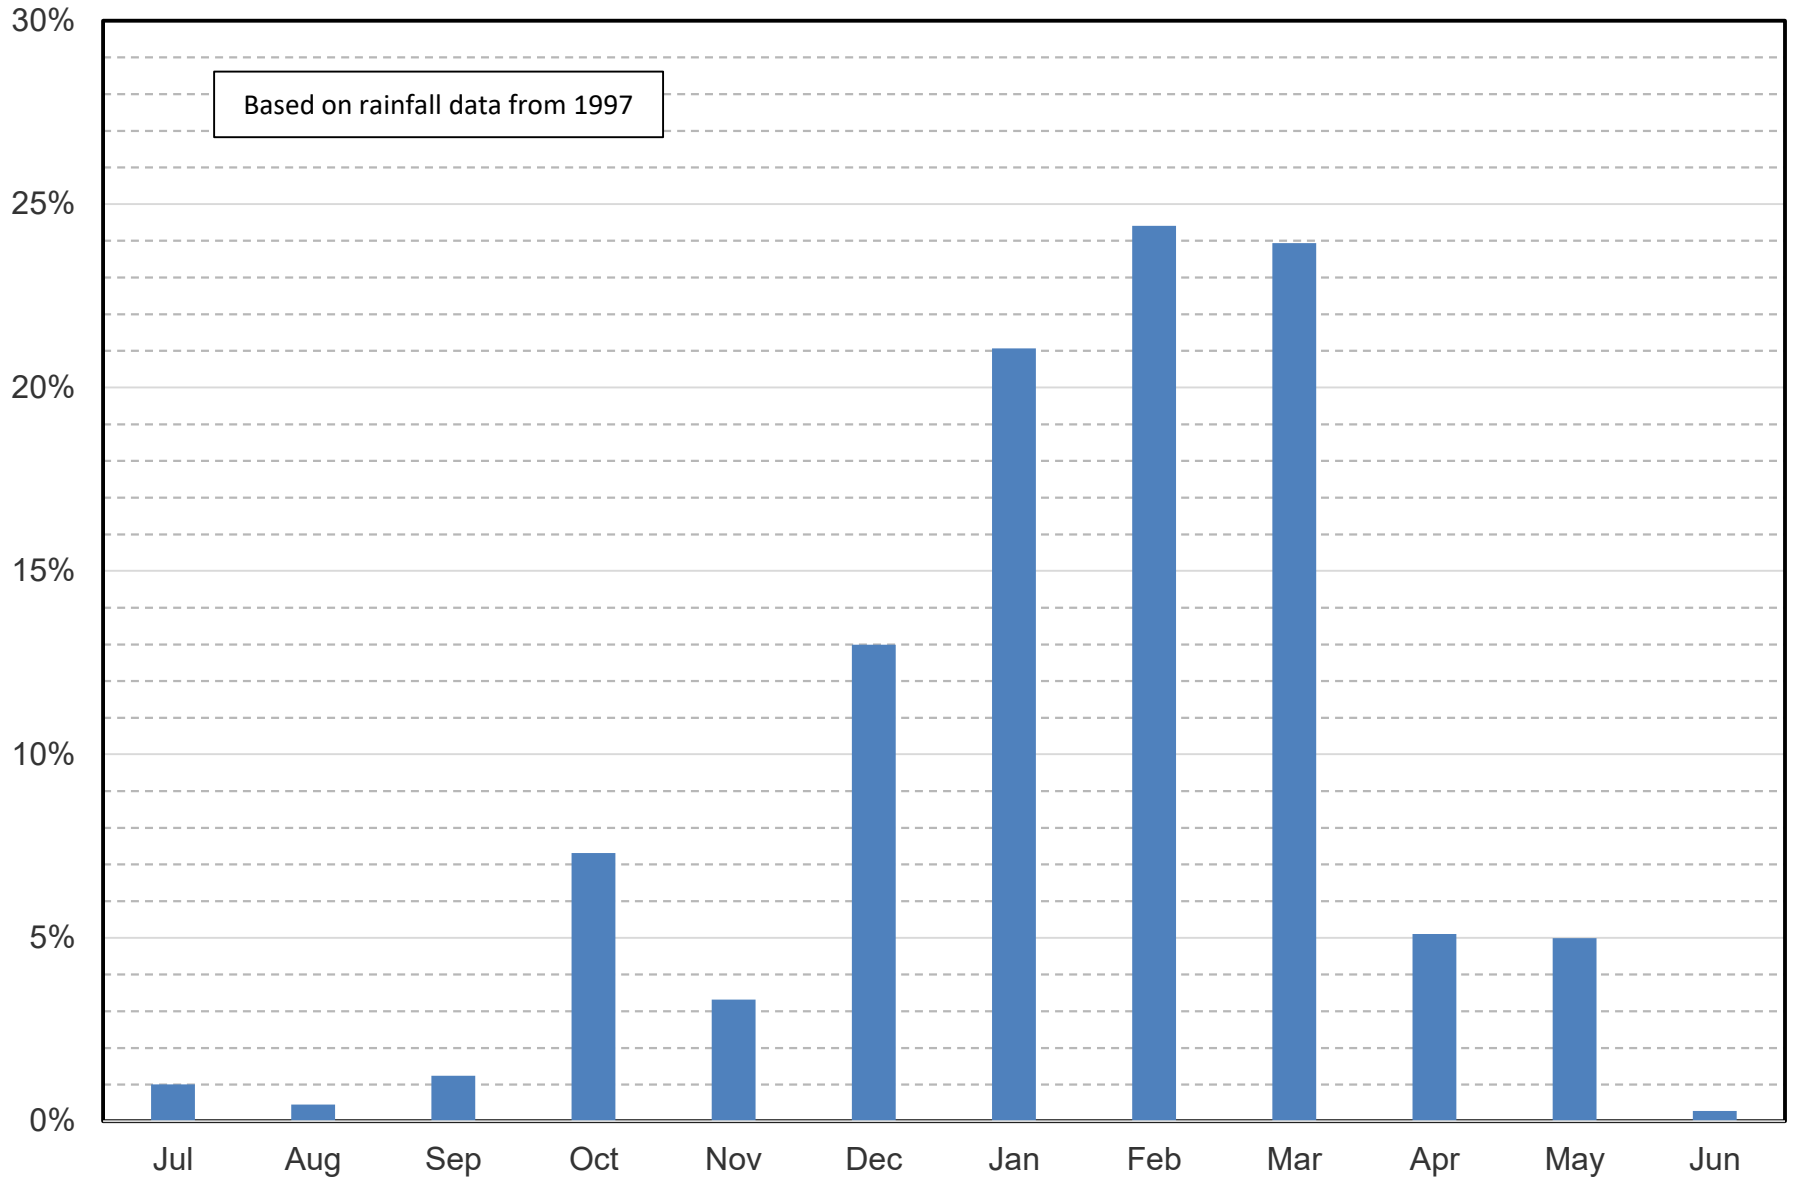

Rainfall distribution

* up to 27 May 2021